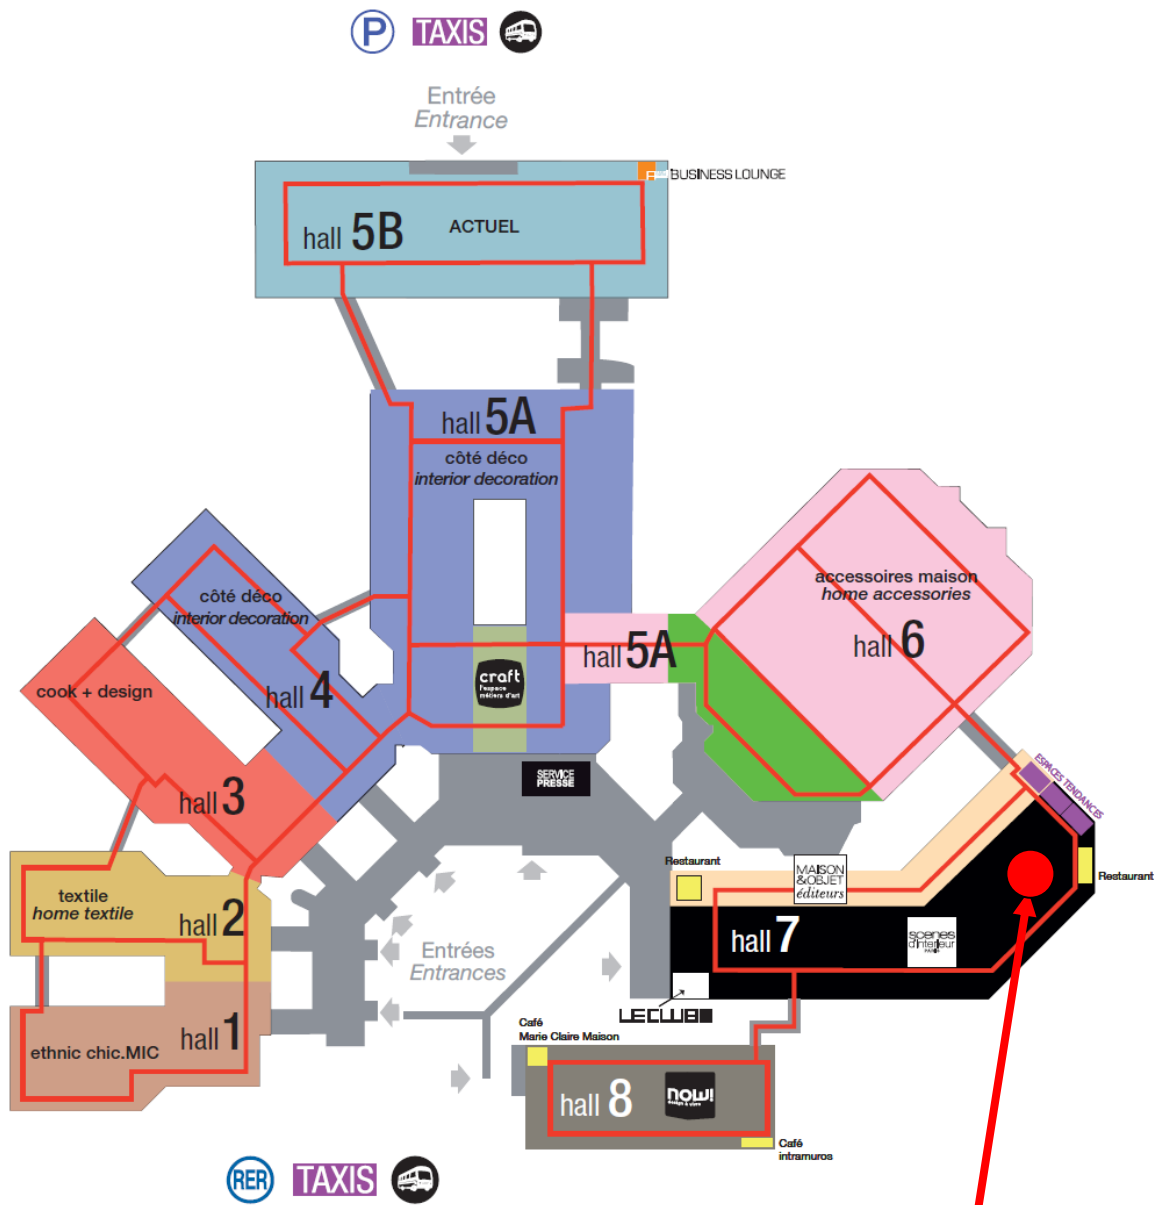

GENERAL FLOORMAP OF THE SHOW

Paris Nord Villepinte  
24-28 Jan. 2014

PARIS  
CAPITALE  
DE LA  
CREATION

MAISON  
&OBJET  
PARIS

TSUGI VINTAGE ARTS AND CRAFTS

HALL 7 GENERAL MAP

HALL 7  
24 - 28 JANVIER / JANUARY 2014

STAND LOCATION

To TRENDS  
AREAS

TALENTS

LARGE  
ALLEY

ST78