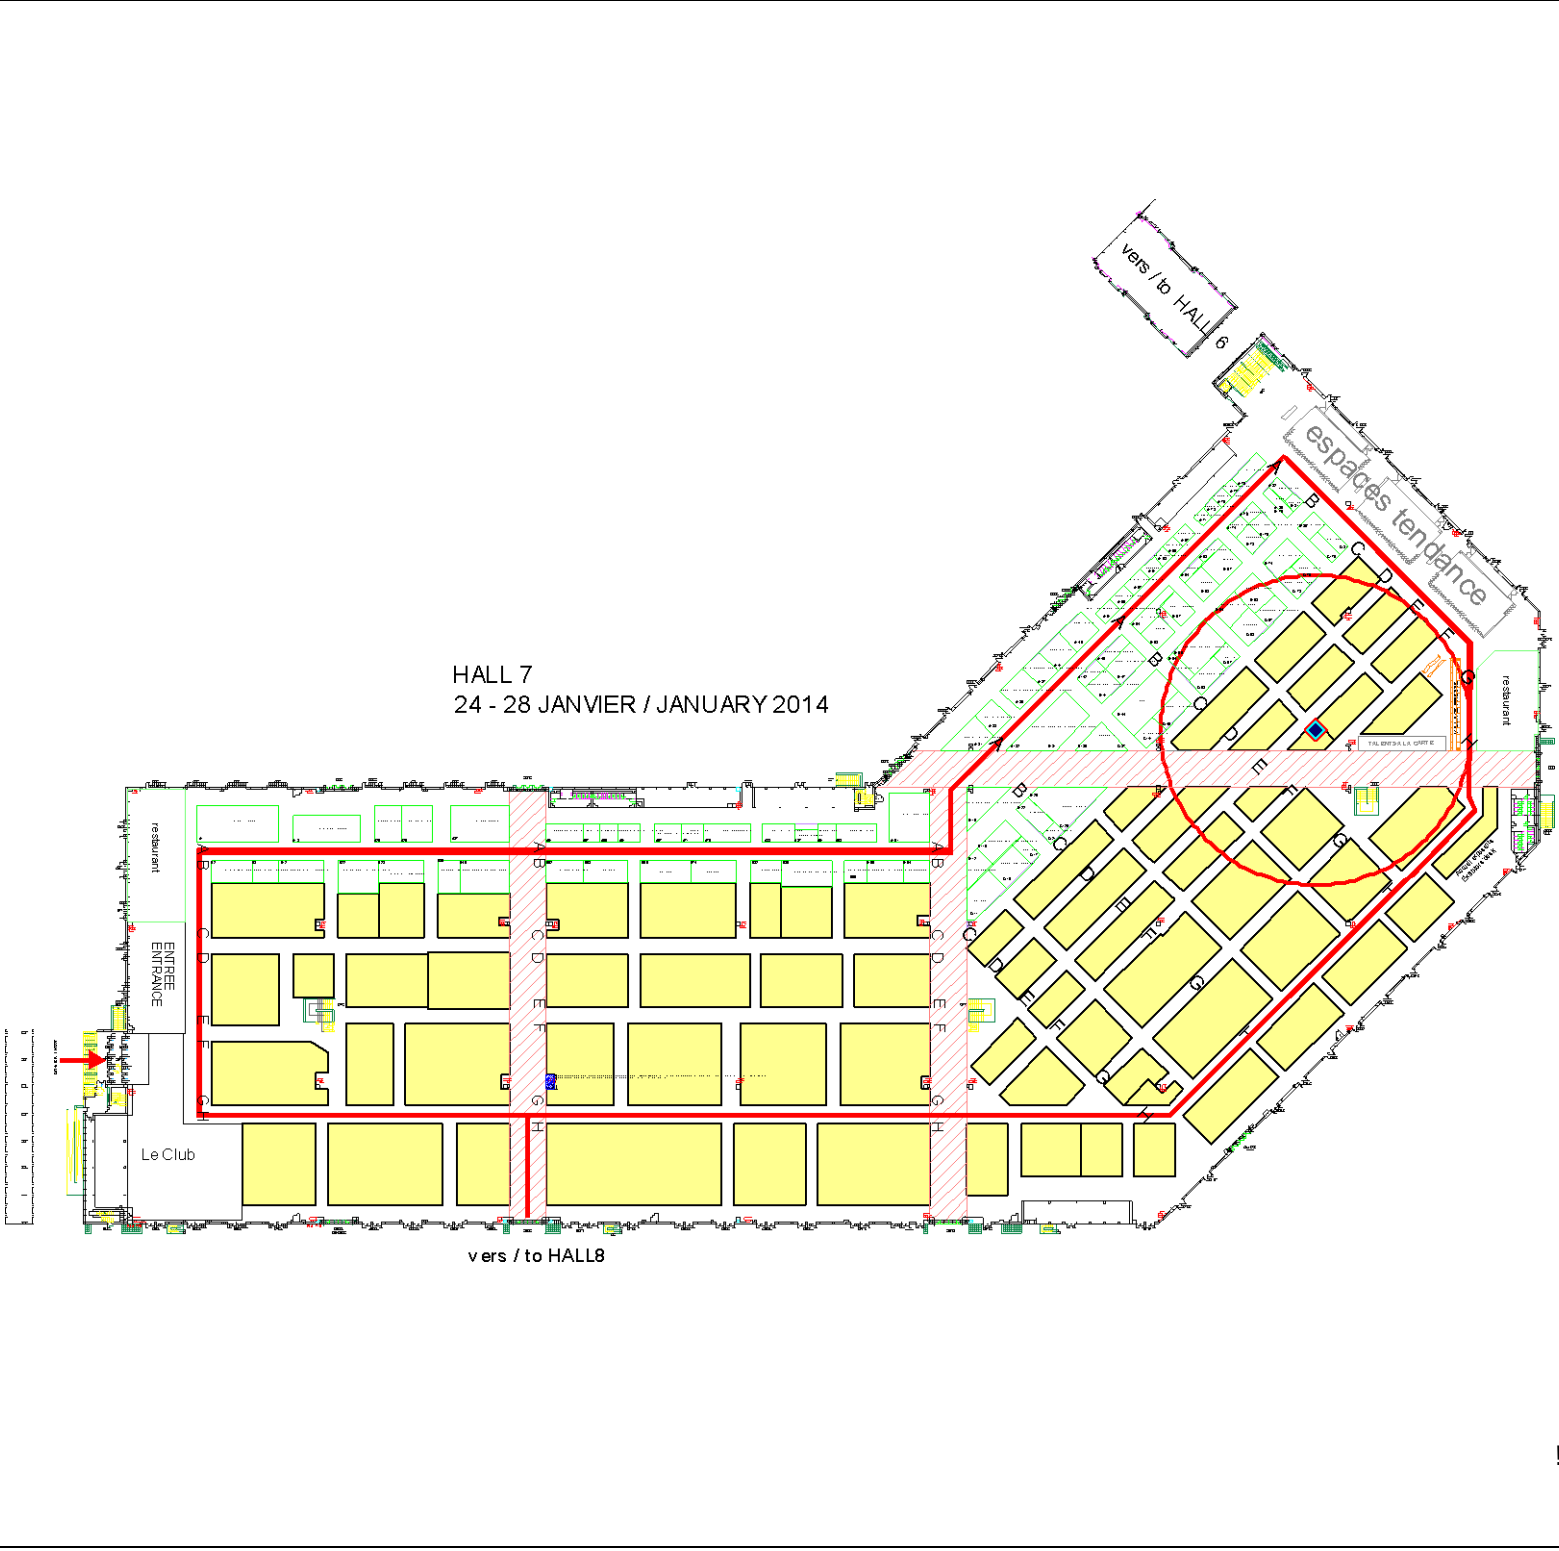

GENERAL FLOORMAP OF THE SHOW

Paris Nord Villepinte  
24-28 Jan. 2014

PARIS  
CAPITALE  
DE LA  
CREATION

MAISON  
&OBJET  
PARIS

TSUGI VINTAGE ARTS AND CRAFTS

HALL 7 GENERAL MAP

HALL 7  
24 - 28 JANVIER / JANUARY 2014

STAND LOCATION

To TRENDS  
AREAS

TALENTS

LARGE  
ALLEY

ST78