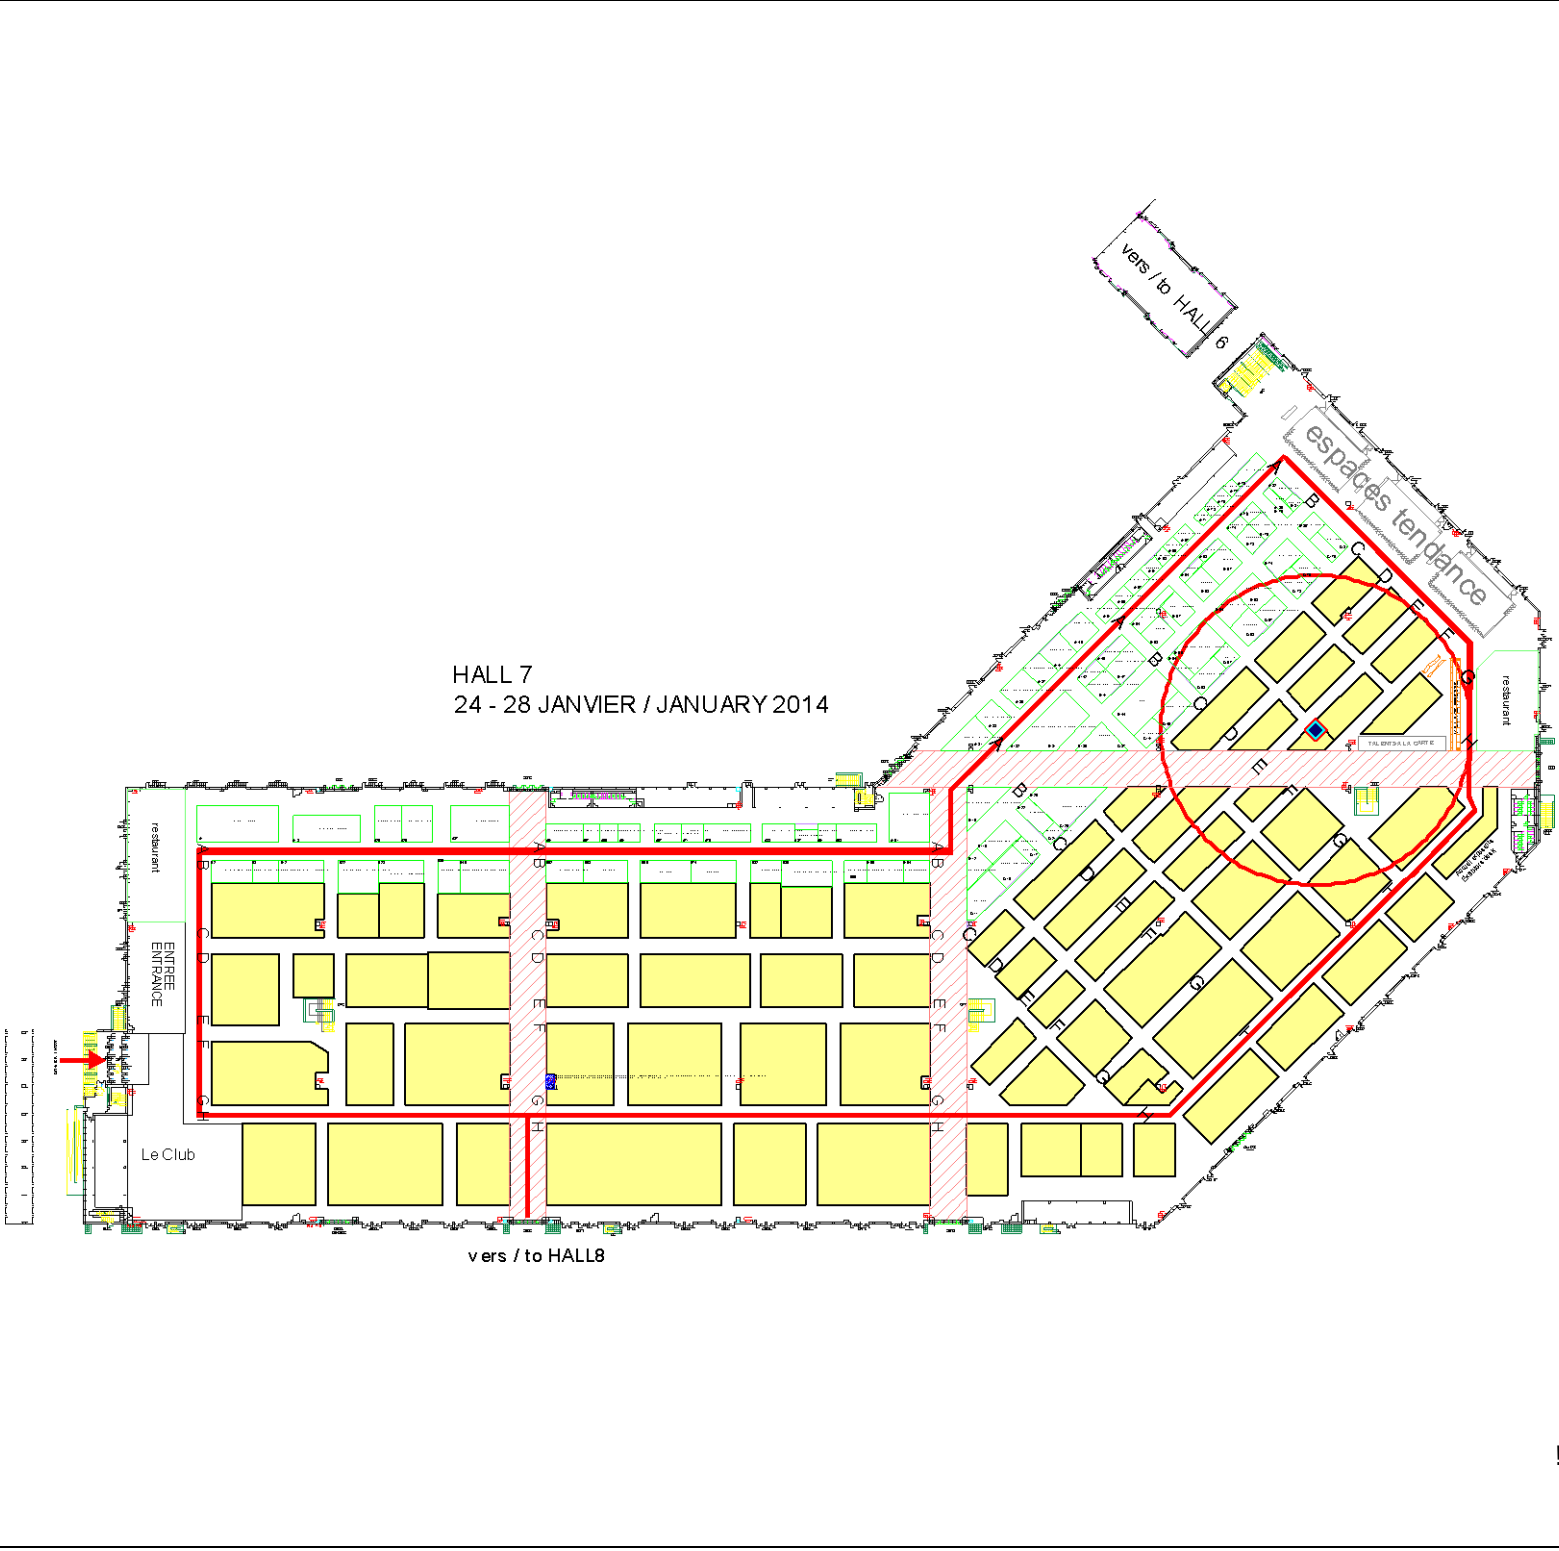

GENERAL FLOORMAP OF THE SHOW

Paris Nord Villepinte
24-28 Jan. 2014

TSUGI VINTAGE ARTS AND CRAFTS

HALL 7 GENERAL MAP

HALL 7
24 - 28 JANVIER / JANUARY 2014

STAND LOCATION

To TRENDS
AREAS

TALENTS

LARGE
ALLEY

ST78