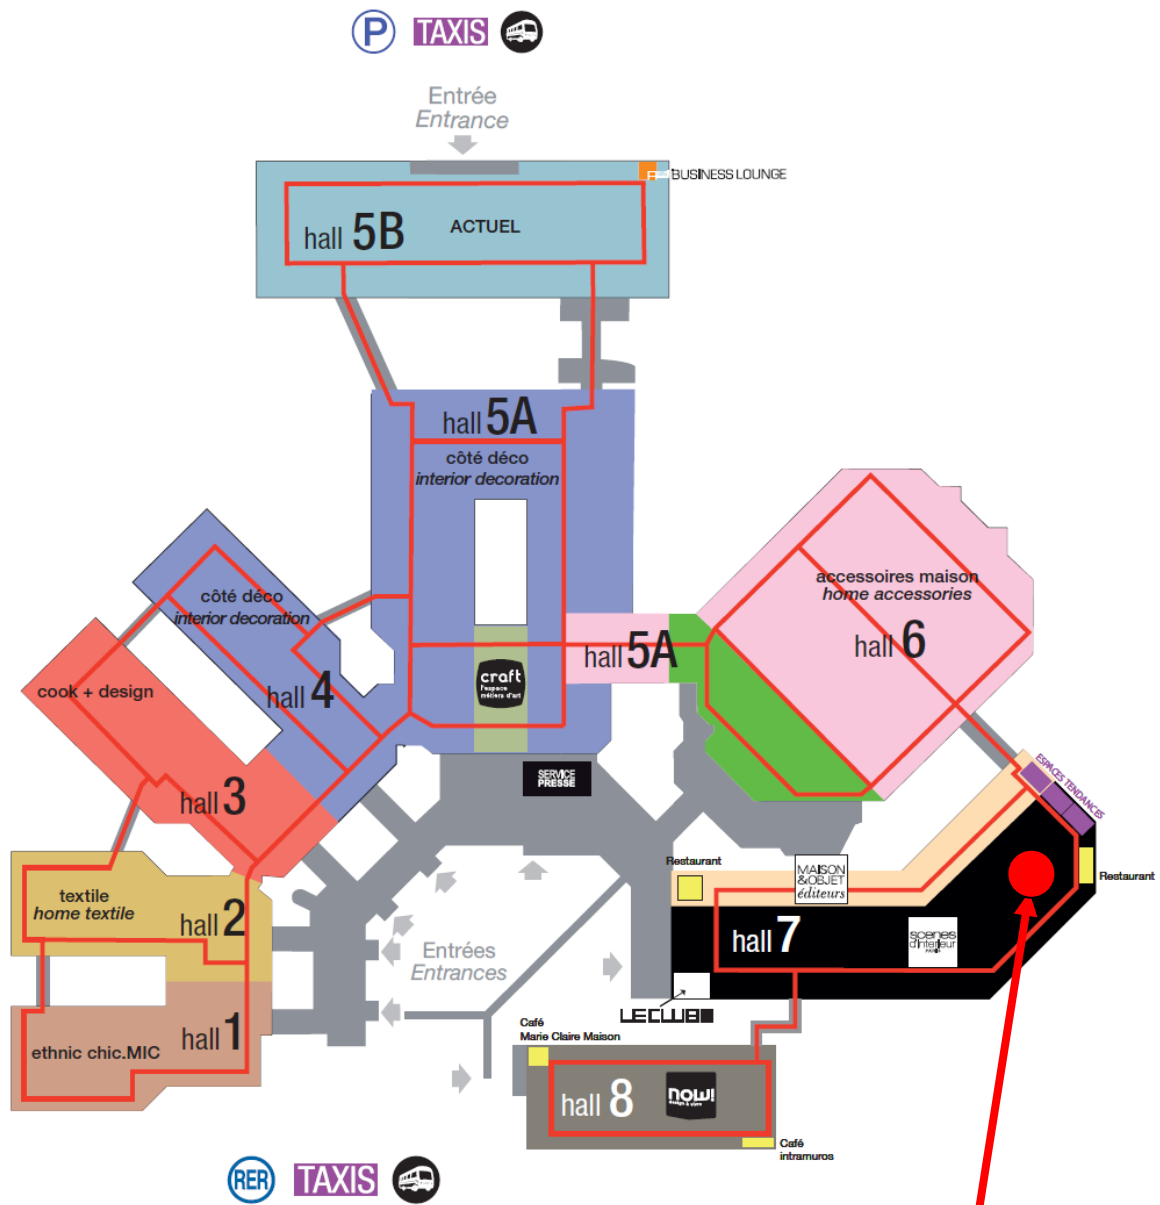

GENERAL FLOORMAP OF THE SHOW

Paris Nord Villepinte
24-28 Jan. 2014

TSUGI VINTAGE ARTS AND CRAFTS

HALL 7 GENERAL MAP

HALL 7
24 - 28 JANVIER / JANUARY 2014

STAND LOCATION

To TRENDS
AREAS

TALENTS

LARGE
ALLEY

ST78