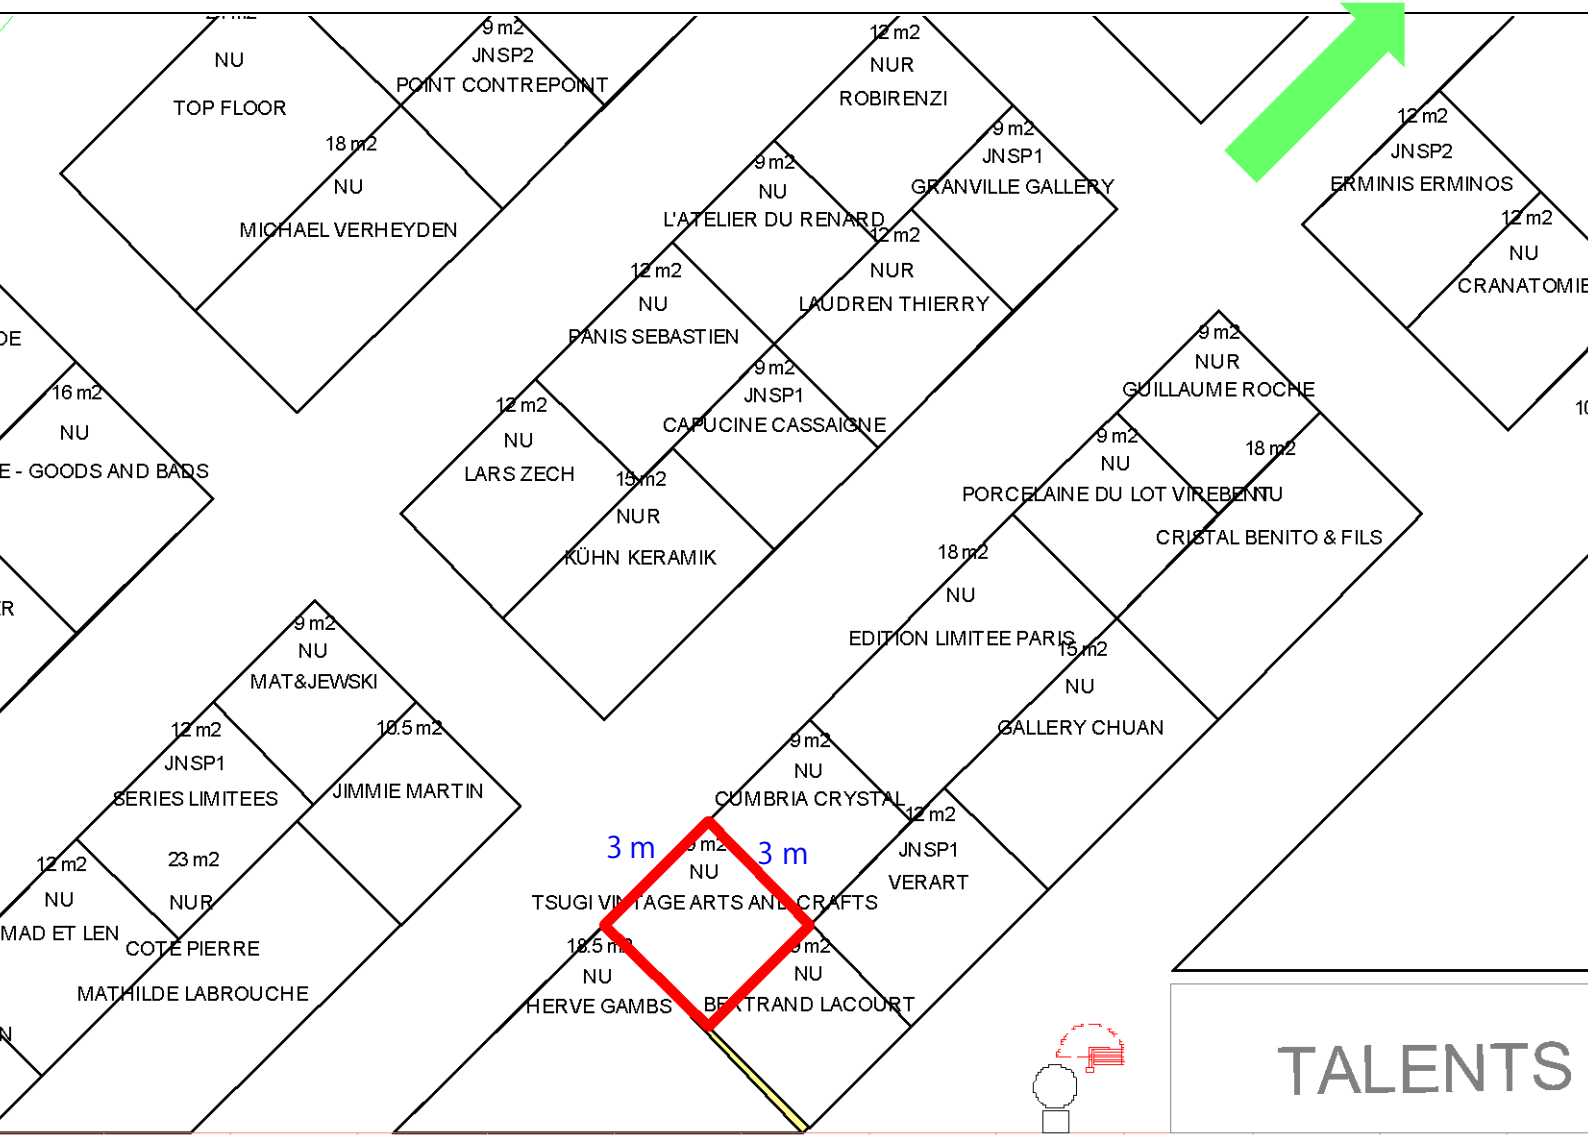

GENERAL FLOORMAP OF THE SHOW

Paris Nord Villepinte
24-28 Jan. 2014

TSUGI VINTAGE ARTS AND CRAFTS

HALL 7 GENERAL MAP

HALL 7
24 - 28 JANVIER / JANUARY 2014

STAND LOCATION

To TRENDS
AREAS

TALENTS

LARGE
ALLEY

ST78